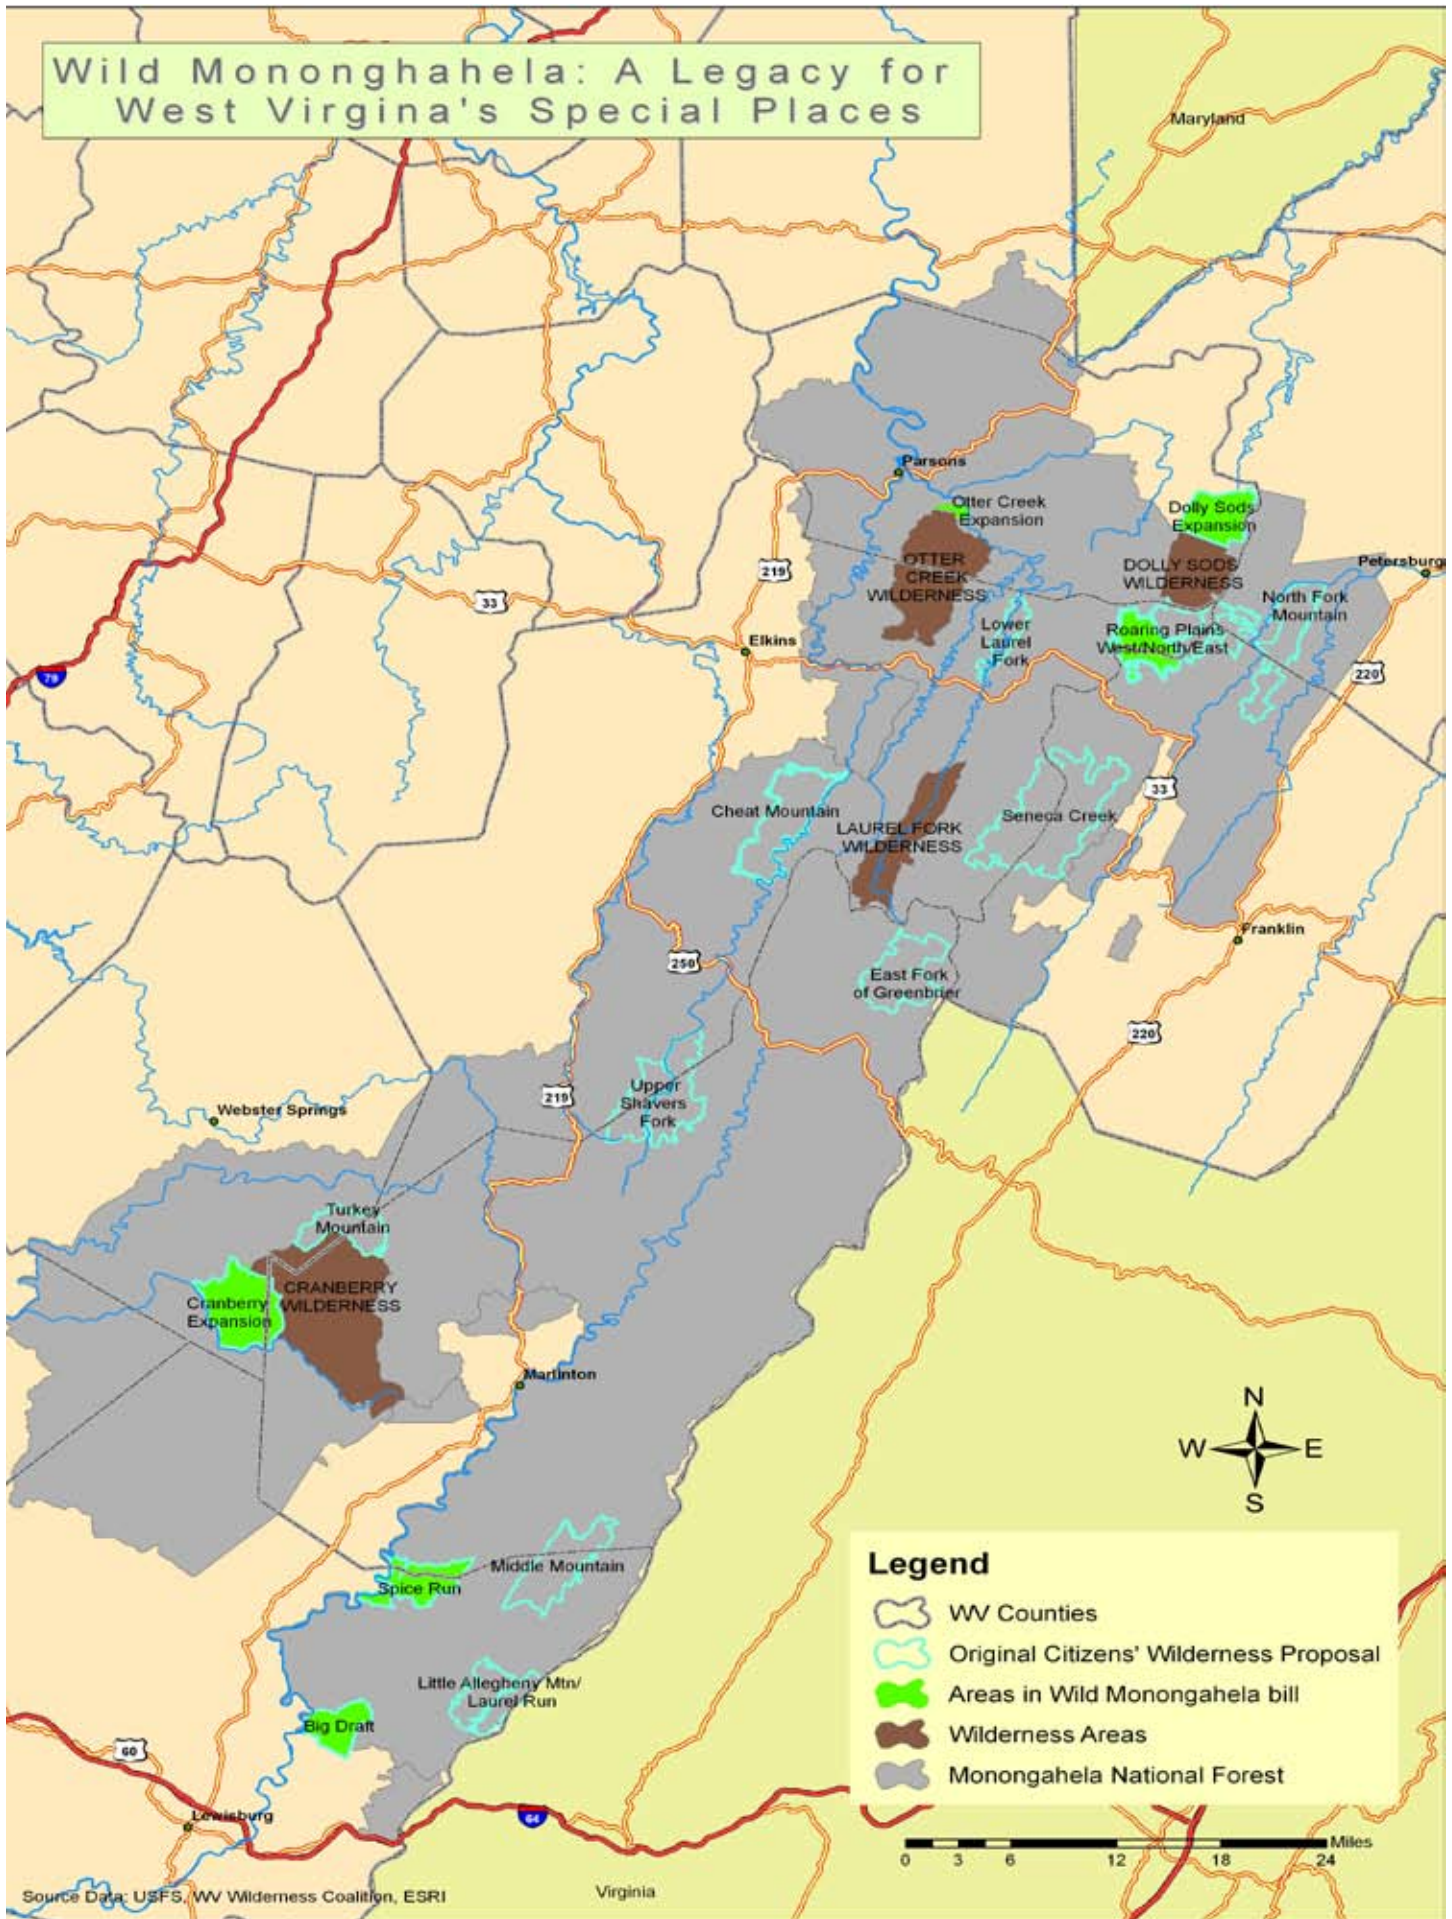

Wild Monongahela: A Legacy for West Virginia's Special Places

Source Data: USFS, WV Wilderness Coalition, ESRI

Virginia