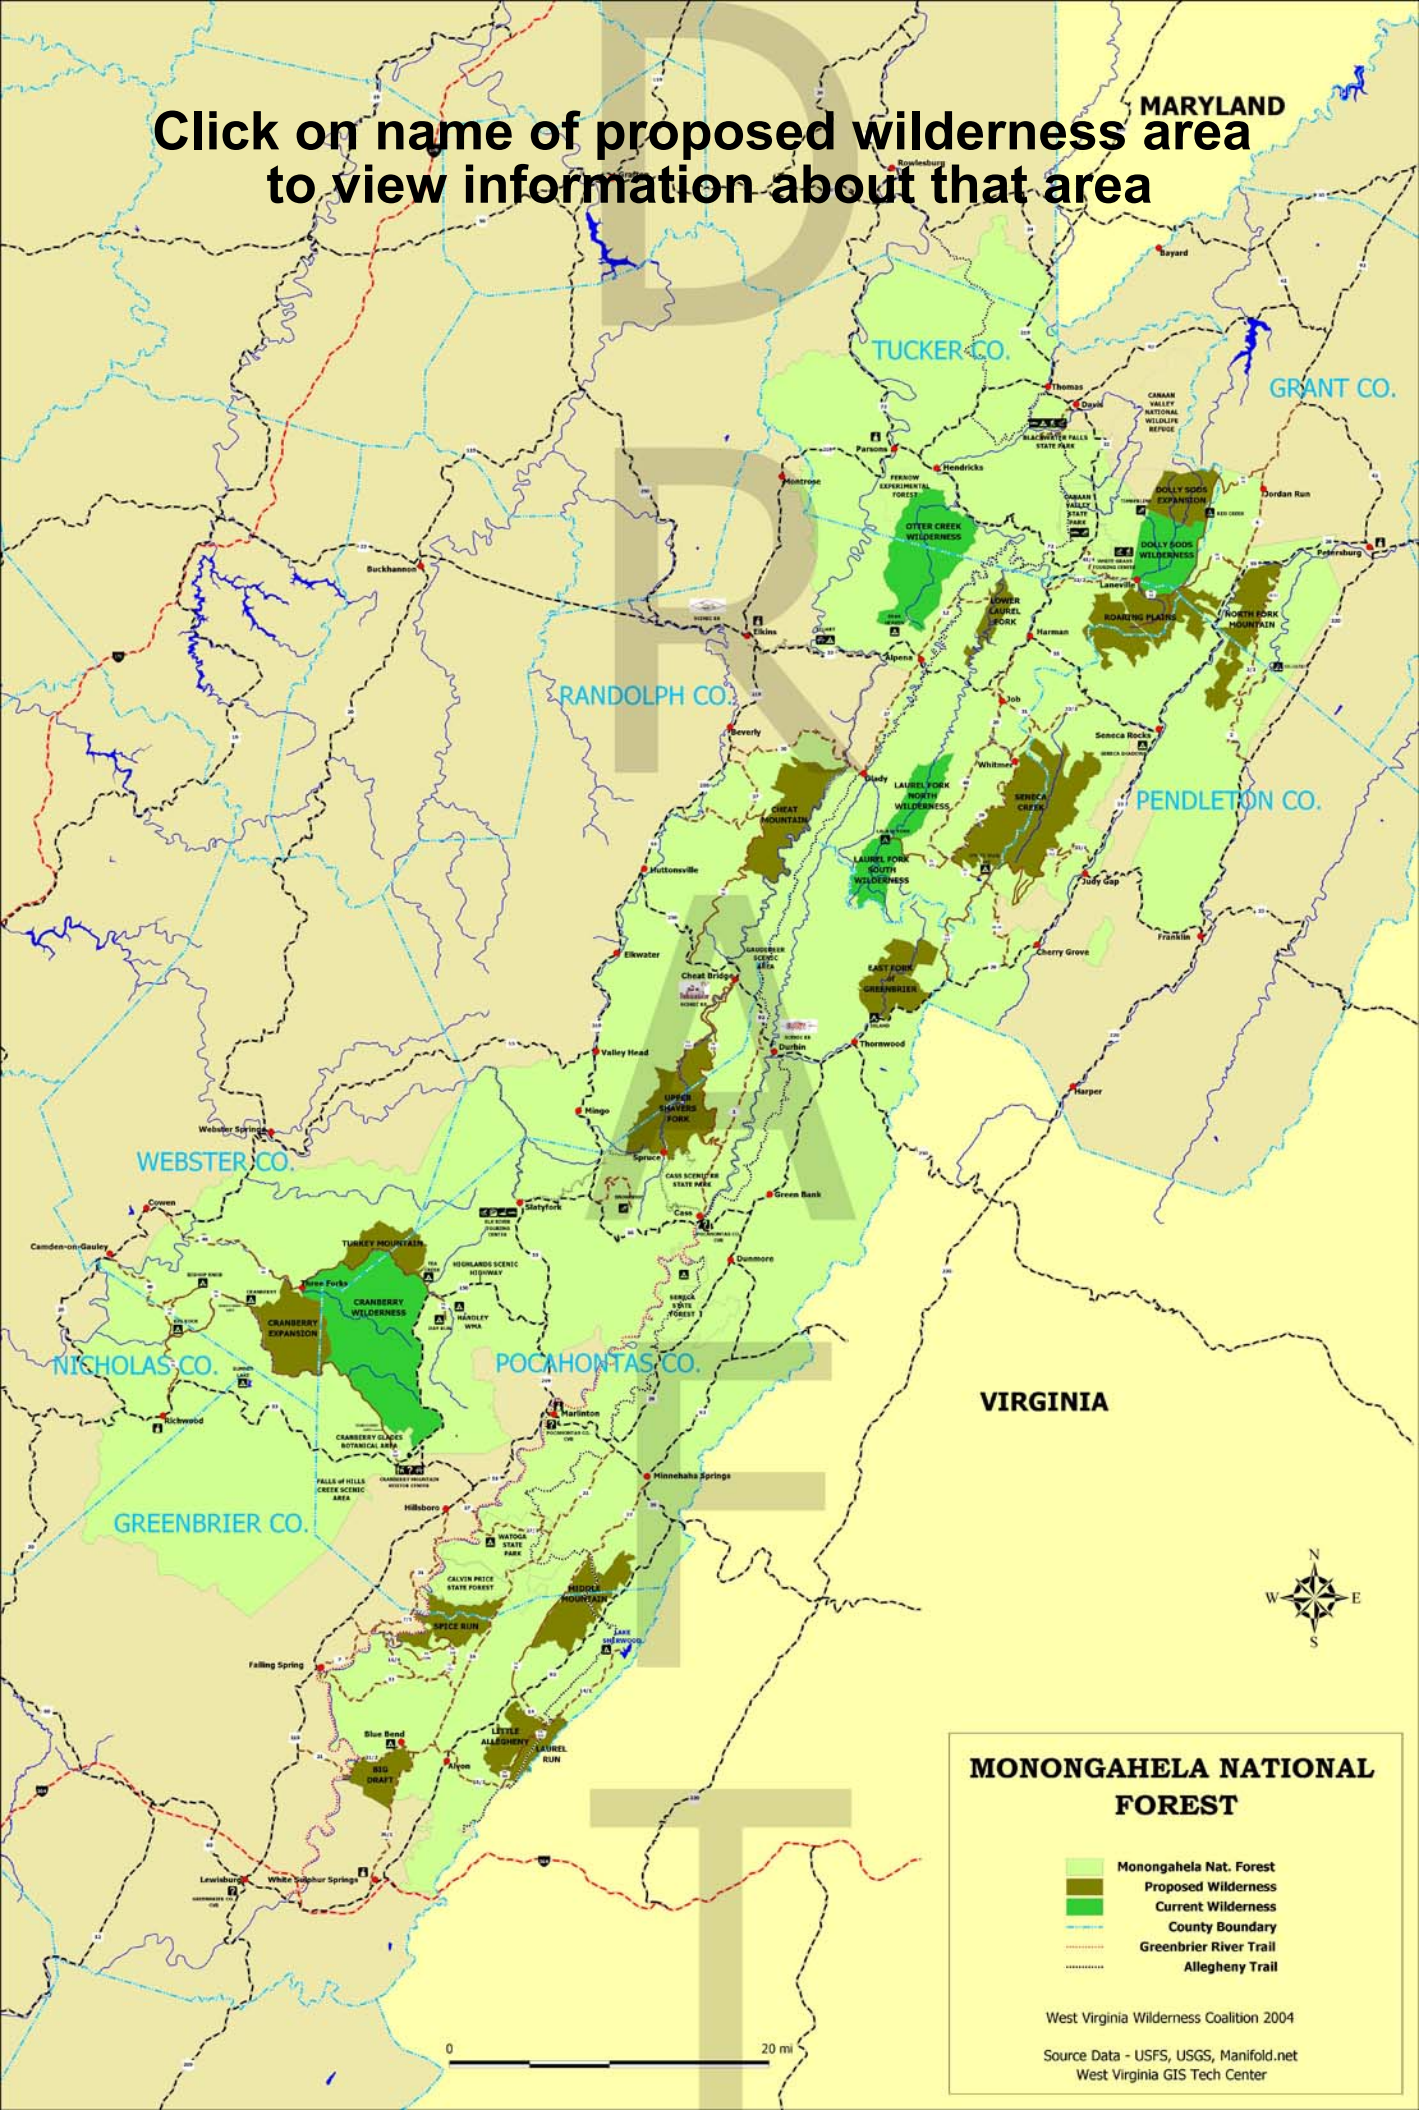

Click on name of proposed wilderness area to view information about that area

**MONONGAHELA NATIONAL FOREST**

- Monongahela Nat. Forest
- Proposed Wilderness
- Current Wilderness
- County Boundary
- Greenbrier River Trail
- Allegheny Trail

West Virginia Wilderness Coalition 2004  
 Source Data - USFS, USGS, Manifold.net  
 West Virginia GIS Tech Center